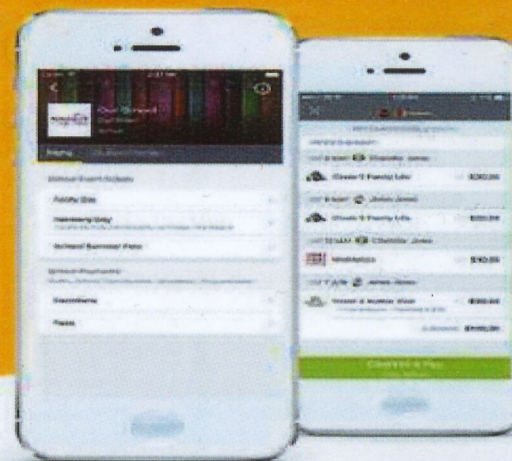

Google play store

# BUNDAMBA STATE SECONDARY COLLEGE

PRIDE » RESPECT » RESPONSIBILITY » EMPOWERMENT

Apple Store

masterpass

For quicker, hassle-free school payments, try Qkr! today

Introducing Qkr! (pronounced 'quicker') by Mastercard, the secure and easy way to order and pay for school items from your phone at a time and place that suits you.

With Qkr you can:

- Order and pay for your child's lunches, reducing the need to bring cash to school;
- Pay for a variety of school items;
- See your receipts on the app and get them sent by email if required.

Getting started is easy - try it yourself today