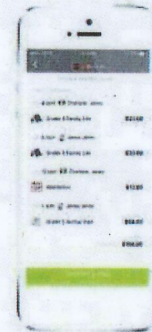

### Add your children's details in Student Profiles

Select 'Add student profile'

Add each child's details

Manage each child's details in Student Profiles

### Purchase school items

Select a menu from our school

Select child you are ordering for

Select your items

Tap 'Checkout' then confirm and pay

### Making payments

Add up to 5 cards to your wallet

At checkout select which card to pay with.

Pay with any cards accepted by the school.

Once your payment is approved you can continue to the home page, or view your receipt.