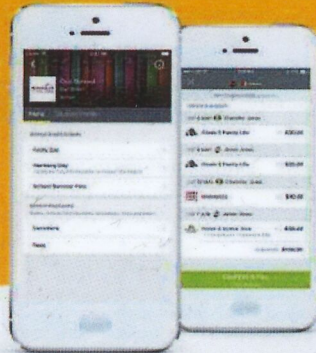

### TUCKSHOP:

Place your order before 8:00am on any school day and your child can pick up their order either 1<sup>st</sup> or 2<sup>nd</sup> break.

masterpass

For quicker, hassle-free school payments, try Qkr! today

Introducing Qkr! (pronounced 'quicker') by Mastercard, the secure and easy way to order and pay for school items from your phone at a time and place that suits you.

With Qkr you can:

- Order and pay for your child's lunches, reducing the need to bring cash to school;
- Pay for a variety of school items;
- See your receipts on the app and get them sent by email if required.