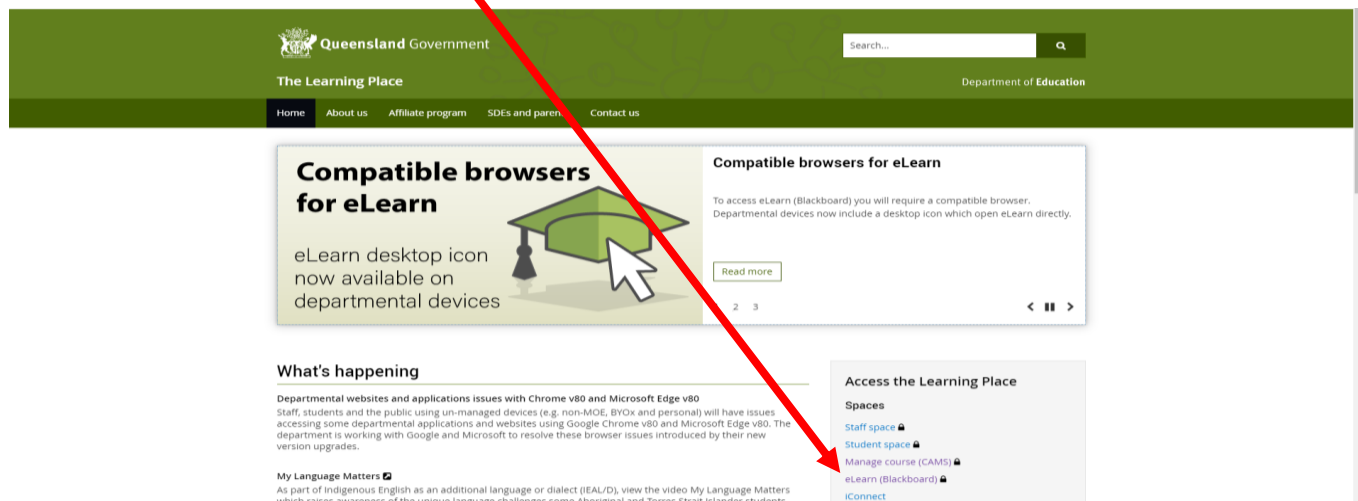

**TO ACCESS THE LEARNING PLACE FOR STUDENTS:**

**You can access the Learning Place (eLEARN) from home.**

Use GOOGLE CHROME browser, Microsoft Edge or Fire Fox internet browsers –

<https://learningplace.education.qld.gov.au/>

Open the Learning Place. Click on **eLearn (Bb)**.

Login using your **SCHOOL LOGON ID** and **PASSWORD**. Click **LOGIN** tab.

[Copyright](#) | [Disclaimer](#) | [Privacy](#) | [Access keys](#) | [Other languages](#)  
© The State of Queensland (Department of Education and Training) 2016.  
[Queensland Government](#)